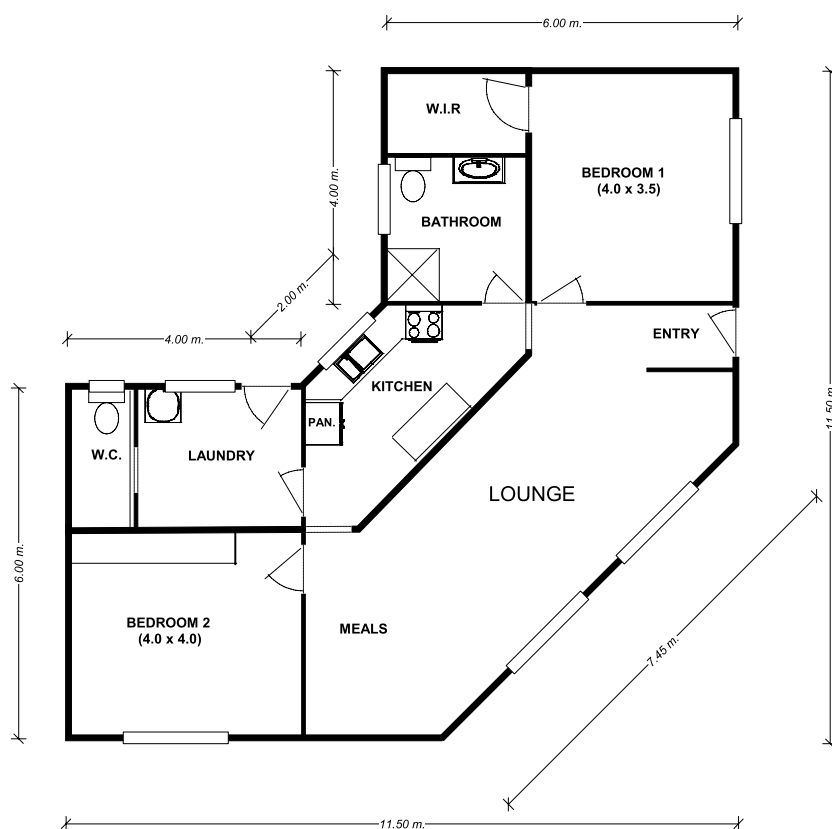

# Huon Two 13

Timberset Modern Prefabricated Range

## Area

Living Area	89.6m <sup>2</sup>	9.6sq
Under Roof Area	118.0m <sup>2</sup>	12.7sq

Length 11.5m

Width 11.5m

Contact us today:

0448 534 626  
831 Creswick Rd, Wendouree VIC 3355  
enquiries@timberset.com.au