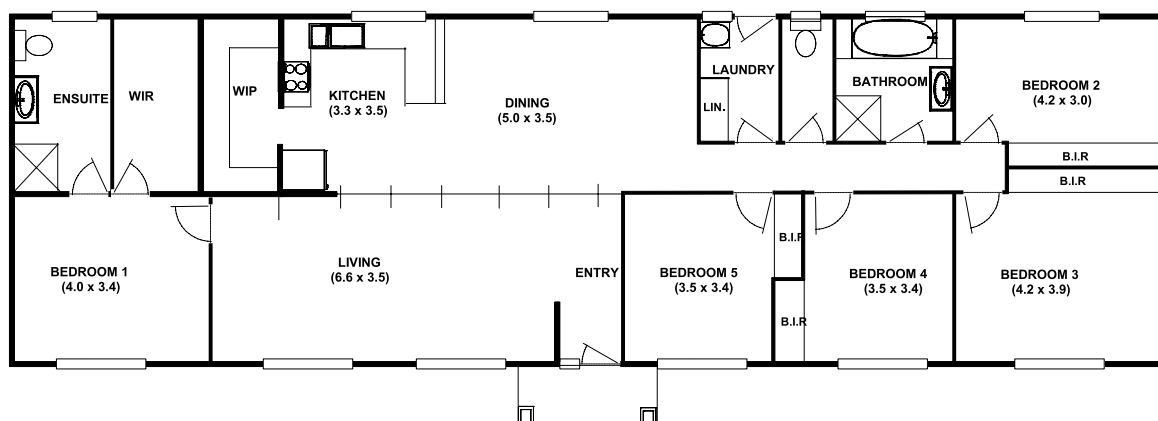

NEW
RANGE

Norfolk Five 21

Timberset Modern Prefabricated Range

5

1

2

0

Area

Living Area 162.4m² 17.4sq

Under Roof Area 194.0m² 20.8sq

Length 8.0m

Width 23.2m

Contact us today:

0448 534 626
831 Creswick Rd, Wendouree VIC 3355
enquiries@timberset.com.au

Build something wonderful

timberset.com.au