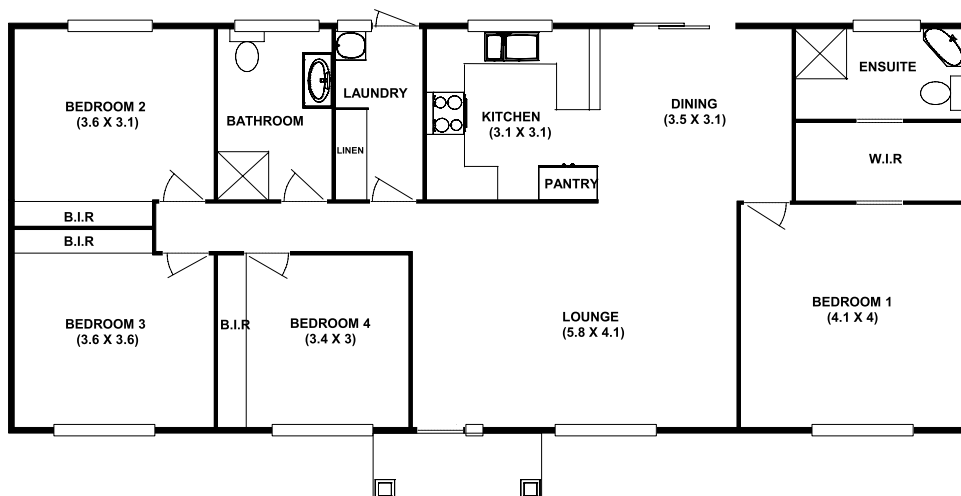

NEW RANGE

Norfolk Four 16

Timberset Modern Prefabricated Range

Area		
Living Area	124.4m ²	13sq
Under Roof Area	151.0m ²	16.2sq
<hr/>		
Length	8.2m	
Width	18.0m	

Contact us today:

0448 534 626
831 Creswick Rd, Wendouree VIC 3355
enquiries@timberset.com.au