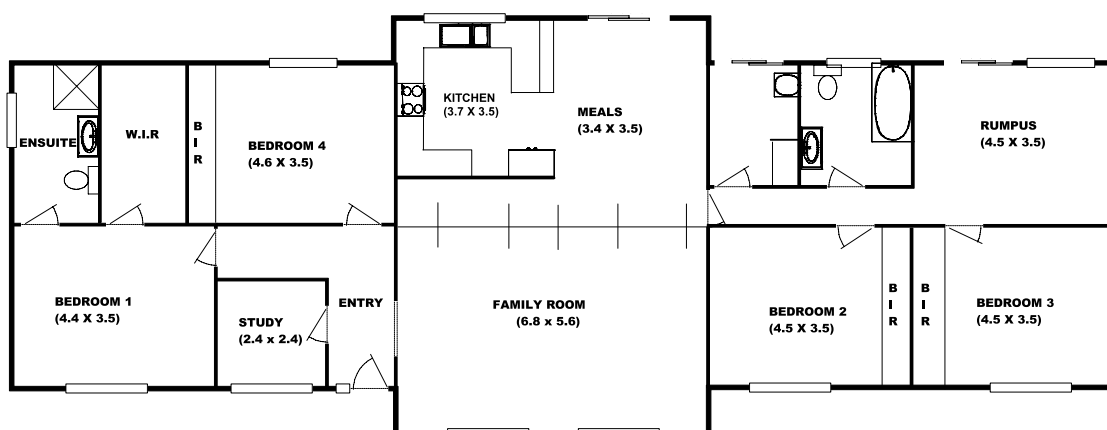

NEW
RANGE

Norfolk Four 25

Timberset Modern Prefabricated Range

4+

2

2

0

Area

Living Area 191.4m² 21.0sq

Under Roof Area 227.0m² 25.0sq

Length 10.2m

Width 25.7m

Contact us today:

0448 534 626
831 Creswick Rd, Wendouree VIC 3355
enquiries@timberset.com.au

Build something wonderful

timberset.com.au