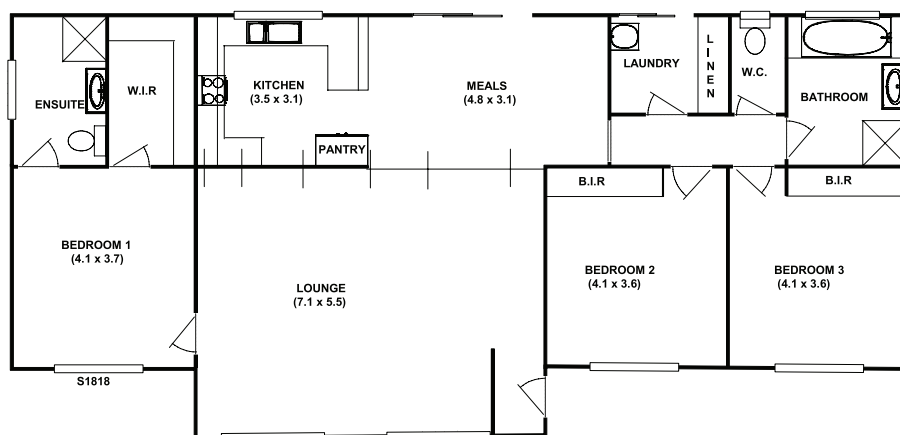

NEW
RANGE

Norfolk Three 19

Timberset Modern Prefabricated Range

Area

Living Area	142.7m ²	15.3sq
Under Roof Area	180.4m ²	19.4sq

Length	8.6m
Width	18.2m

Contact us today:

0448 534 626
831 Creswick Rd, Wendouree VIC 3355
enquiries@timberset.com.au