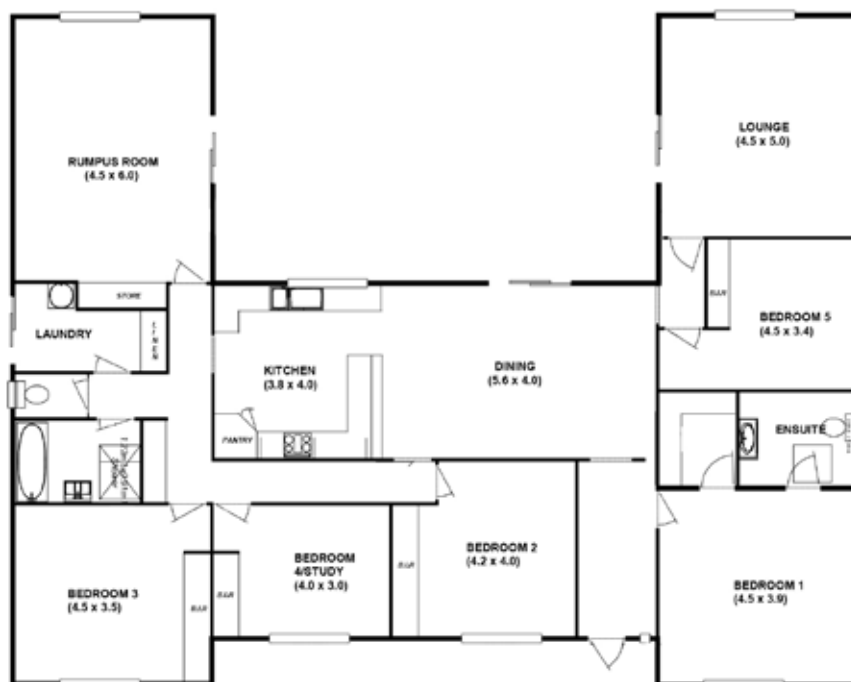

NEW
RANGE

Ponderosa 28

Timberset Modern Prefabricated Range

5

2

2

0

Area

| | | |
|-----------------|---------------------|--------|
| Living Area | 215.0m ² | 23.0sq |
| Under Roof Area | 258.5m ² | 27.8sq |

Length 16.0m

Width 20.0m

Contact us today:

0448 534 626
831 Creswick Rd, Wendouree VIC 3355
enquiries@timberset.com.au