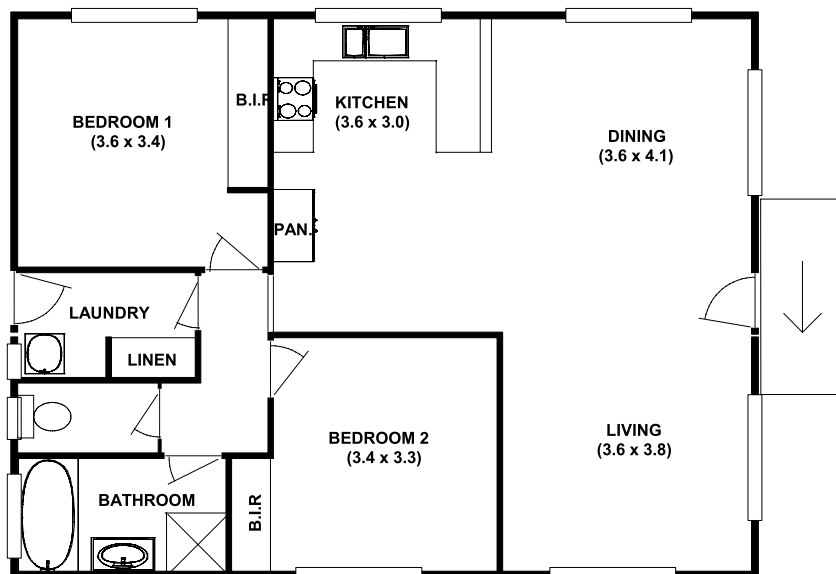

## Area

Living Area	85.0m <sup>2</sup>	9.1sq
Under Roof Area	110.0m <sup>2</sup>	11.8sq

Length 8.0m

Width 11.9m