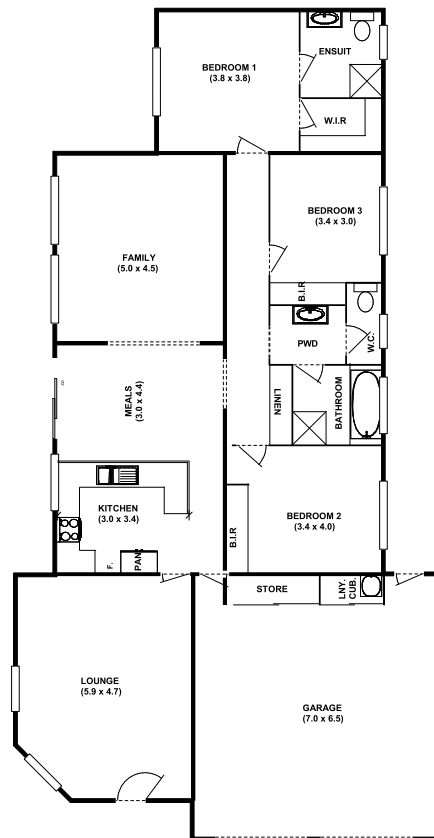

Geebung 24

Timberset Modern Prefabricated Range

			
3	2	2	2

Area

Living Area	150.6m ²	16.2sq
Under Roof Area	228.0m ²	24.5sq

Length 22.5m

Width 12.2m

Contact us today: