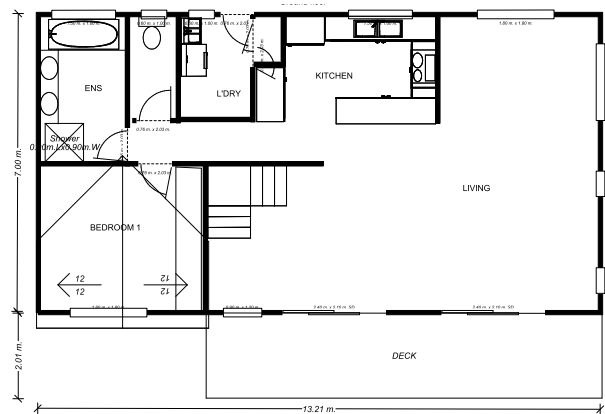

Loft 23

Timberset Classic Range

Area

Floor Area Total	182.0m ²	20.0sq
Verandah & Deck Area	27.0m ²	3.0sq
Total Area	209.0m²	23.0sq

Length	9.01m
Width	13.2m

Ground Floor

First Floor

Contact us today: