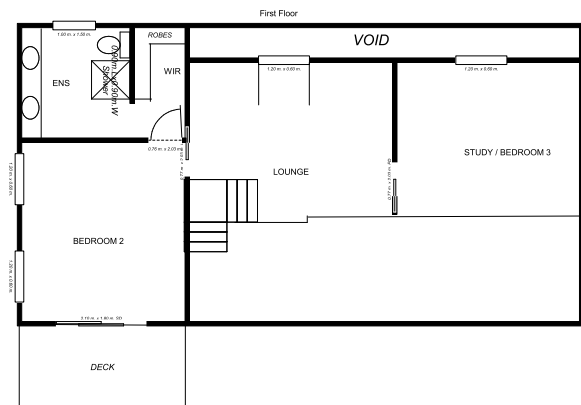

Loft 23

Timberset Classic Range

Area

Floor Area Total	182.0m ²	20.0sq
Verandah & Deck Area	27.0m ²	3.0sq
Total Area	209.0m²	23.0sq

Length	9.01m
Width	13.2m

Ground Floor

First Floor

Contact us today: