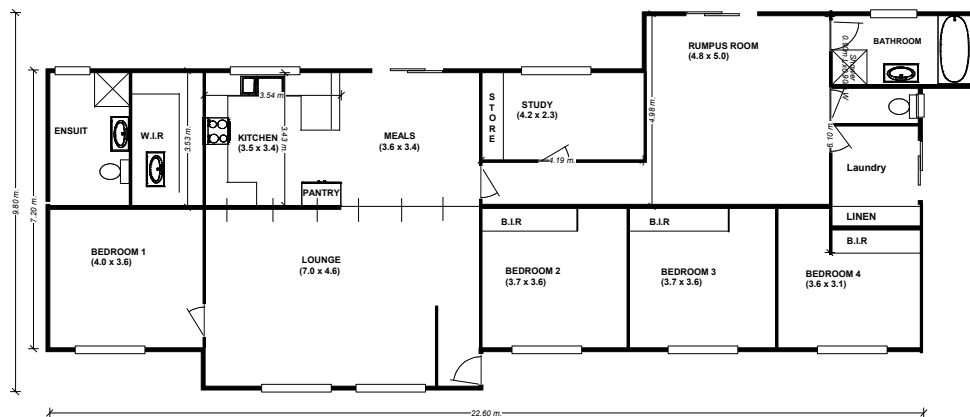

NEW RANGE

Norfolk 24

Timberset Modern Prefabricated Range

			
4+	2	2	0

Area		
Living Area	186.0m ²	20.0sq
Under Roof Area	220.0m ²	23.7sq
Length		
	10.8m	
Width		
	25.1m	

Contact us today:

0448 534 626
 831 Creswick Rd, Wendouree VIC 3355
 enquiries@timberset.com.au